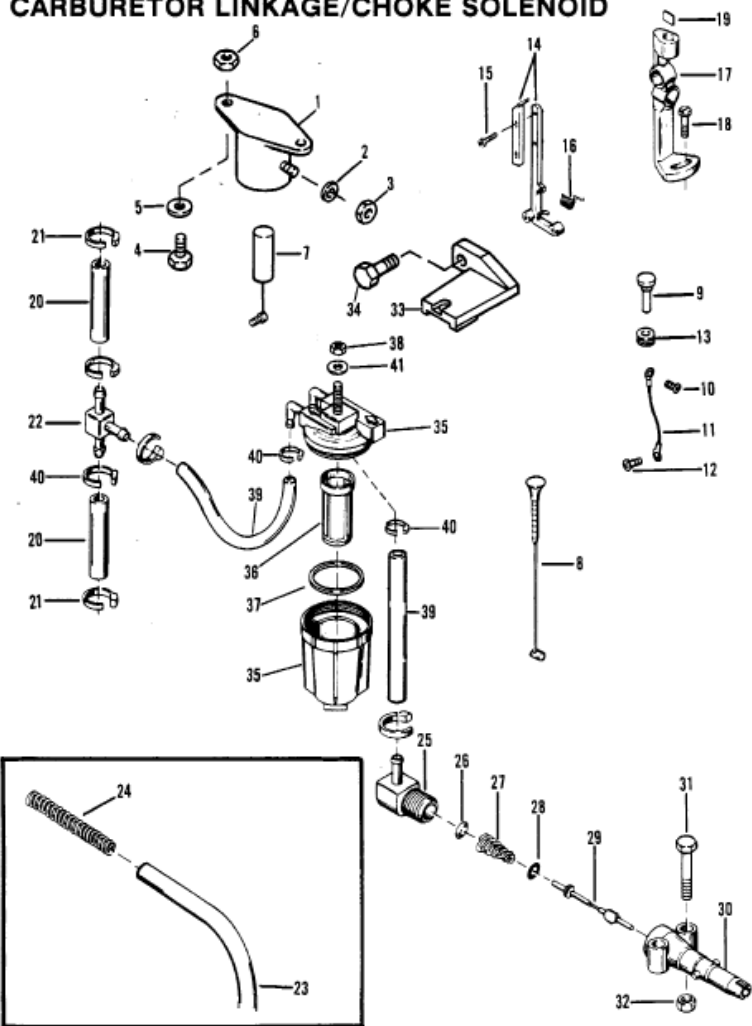

CARBURETOR LINKAGE/CHOKE SOLENOID

Parts List						
Ref	Class	Part	Description	Qty	Comment	Footnote
1		54293A11	CHOKE SOLENOID - ELECTRIC	1		
2	13	26996	LOCKWASHER	1	CHOKER SOLENOID TERMINAL	
3	11	45076	NUT	1	CHOKE SOLENOID TERMINAL -	
4	10	26066	SCREW	2	CHOKE SOLENOID TO FRONT B	
5	13	26993	LOCKWASHER	2	CHOKE SOLENOID SCREW - ELI	
6	11	22053	NUT, CHOKE SOLENOID SCREW	2		
7		56074A 8	PLUNGER ASSEMBLY	1	CHOKE SOLENOID - ELECTRIC	
8		90241	KNOB, CHOKE (MANUAL)	1		
9		90242A 1	KNOB ASSEMBLY - ELECTRIC	1		
10	10	77137	SCREW, STRAP TO CHOKE KN	1		
11		49589	STRAP, CHOKE KNOB TO CHOKE	1		
12	10	69570	SCREW, STRAP TO CHOKE ROD	1		
13	25	20116	GROMMET, CHOKE KNOB - ELEC	1		
14		85966A 1	CHOKE ROD ASSEMBLY	1		
15	10	86042	SCREW, CHOKE ROD	2		
16	24	60288	SPRING, CHOKE ROD	1		
17		53719A 2	PICK-UP BRACKET ASSEMBLY	1		
18	10	66104	SCREW, PICK-UP BRACKET	1		
19	28	89694	KEY, COUPLING	1		
20	32	99127109	FUEL LINE	1	CARBURETOR TO TEE TO CARI	
21	54	68424	CLAMP, FULE LINE	6		
22	22	73318	TEE, FUEL LINE	1		
23	32	99127109	FUEL LINE, ADAPTOR TO TEE - \	1		
24	24	68434	SPRING, FUEL LINE (EARLY MOD	AP		
25	22	63981	FITTING, ADAPTOR (90 - USE WI	1		
25	22	71909	FITTING, ADAPTOR (45 - USE WI	1		
26		30188	CUP WASHER, ADAPTOR	1		
27	24	23067	SPRING, ADAPTOR STEM	1		
28	25	20415	"O" RING, ADAPTOR STEM	1		
29		23069	STEM, CHECK UNIT ADAPTOR	1		
30		22833	ADAPTOR, CHECK UNIT (FUEL LI	1		
31	10	69029	SCREW, ADAPTOR TO BOTTOM	2		
32	11	20184	NUT, ADAPTOR SCREW	2		
33		99135	BRACKET, FUEL FILTER - WITH F	1		
34	10	35385	SCREW	1	FUEL FILTER BRACKET - WITH	
35	35	87946A13	FUEL FILTER ASSEMBLY - WITH	1		
36	35	87946A 3	FUEL FILTER ASSEMBLY - WIT	1		
37	25	98277	SEAL, FUEL FILTER - WITH F	1		
38	11	40021 2	NUT, FUEL FILTER STUD - WIT	1		
39	32	99127109	FUEL LINE, FUEL FILTER - WITH	2		
40	54	68424	CLAMP, FUEL LINE - WITH FUEL	4		